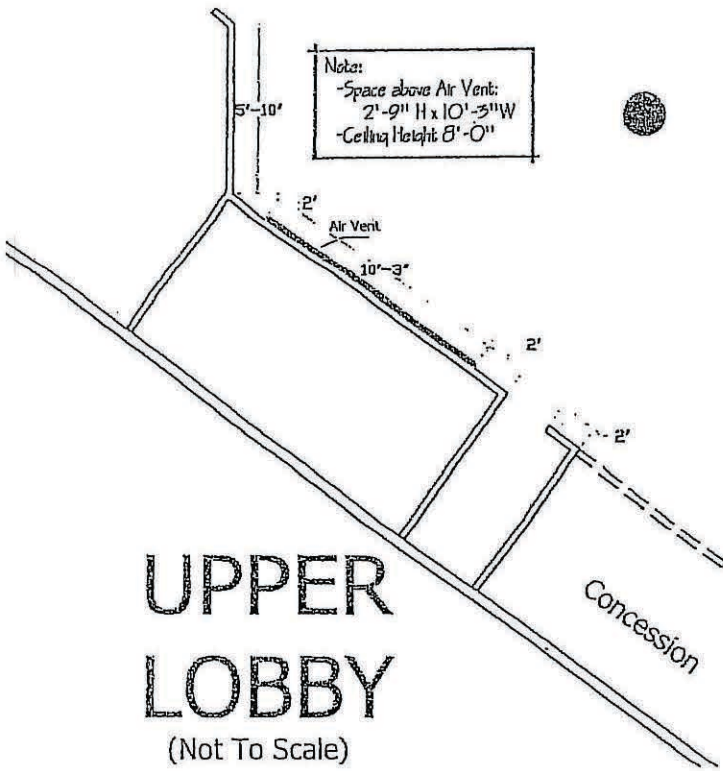

Note:
 -Space above Air Vent:
 2'-9" H x 10'-3" W
 -Ceiling Height: 8'-0"

UPPER LOBBY
 (Not To Scale)