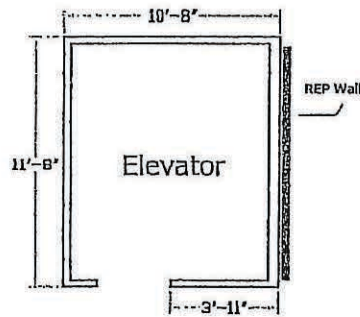

Note:
 -Space above Air Vent:
 2'-9" H x 10'-3" W
 -Ceiling Height: 8'-0"

UPPER LOBBY
 (Not To Scale)